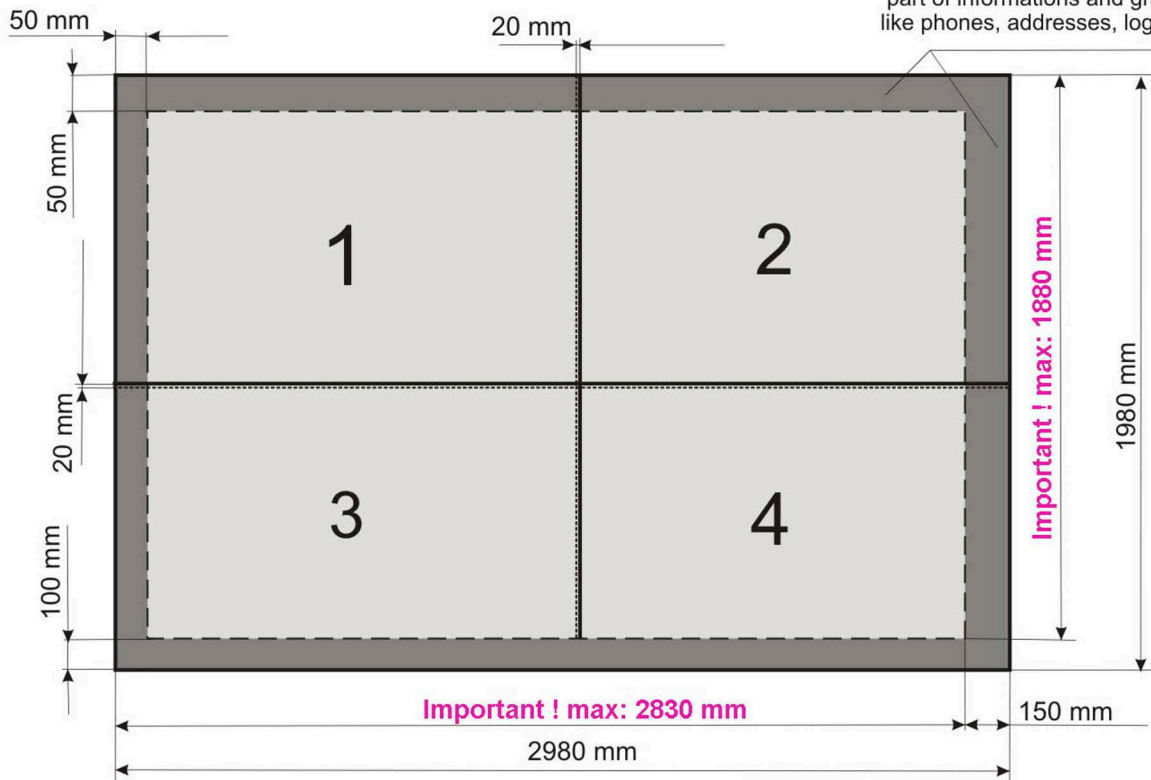

# Billboard-type MK

**STRÖER**  
out of home media

paper material blueback 120 g/m<sup>2</sup>

**NOTE !!!! :**  
safety margin from an edge  
around whole image.  
It is prohibited area for important  
part of informations and graphics,  
like phones, addresses, logos etc...

## GRAPHIC FORMAT:

.tiff with LZW compression

.eps

.jpg with no any compression (max quality)

CMYK COLOR MODE, BLACK COLOR WITH 50-50-50-100 SETTINGS

FONTS CHANGED TO CURVES!

FLATTENED LAYERS!

SCALE 1:1, resolution 60 - 120 dpi.