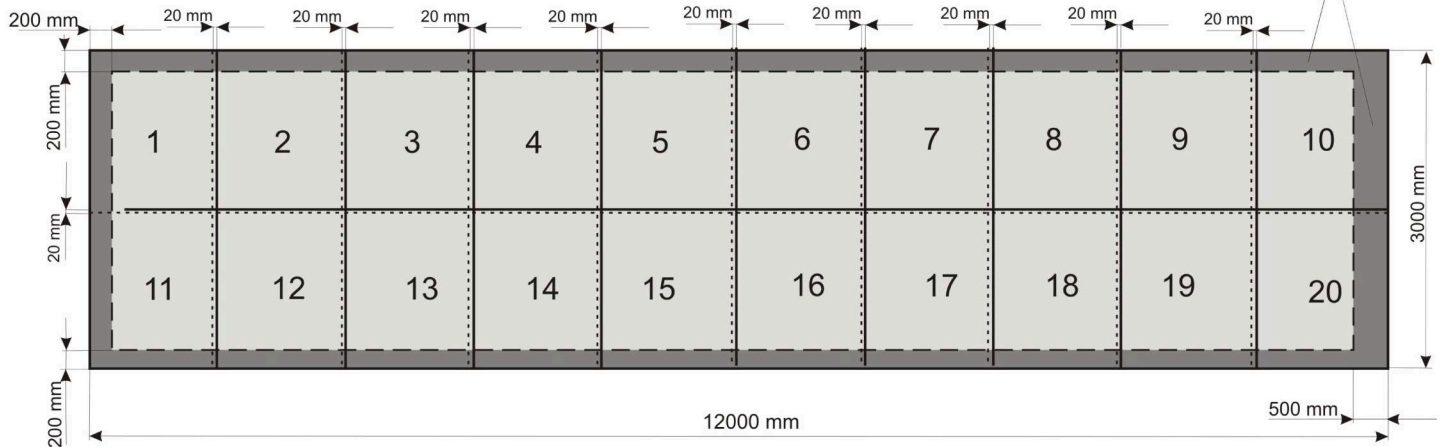

Billboard-type SS

paper material blueback 120 g/m²

NOTE !!!! :

safety margin from an edge
around whole image.
It is prohibited area for important
part of informations and graphics,
like phones, addresses, logos etc...

FLATTENED LAYERS!

SCALE 1:1, resolution 50 - 72 dpi.

Required color model - cromalin, matchprint, digital proof or another which must be delivered with production files.

In case of undelivering it, we reserve our rights for not to be responsible for color accordance.